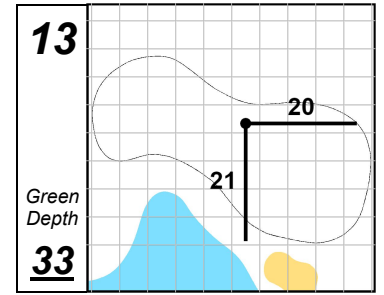

## Caves Valley Golf Club

Each side of a complete square on the green represents 5 YARDS.

Thursday, August 26, 2021 12:47:18 PM