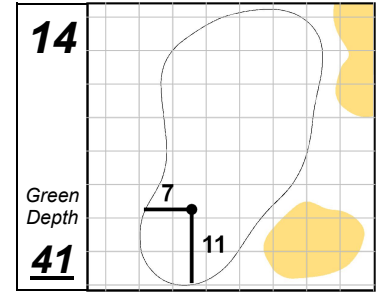

## Caves Valley Golf Club

Each side of a complete square on the green represents 5 YARDS.

Thursday, August 26, 2021 12:47:18 PM