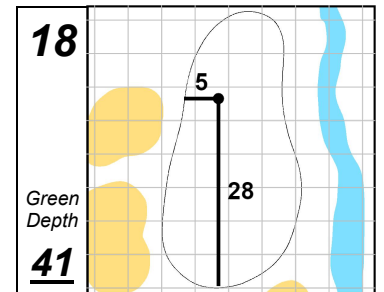

## BMW Championship

## Caves Valley Golf Club

Each side of a complete square on the green represents 5 YARDS.

Thursday, August 26, 2021 12:47:18 PM