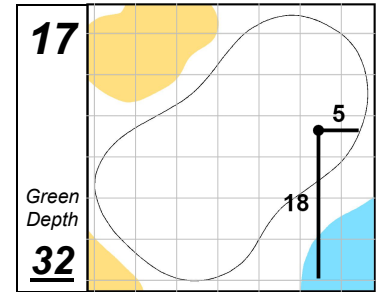

## Caves Valley Golf Club

Each side of a complete square on the green represents 5 YARDS.

Thursday, August 26, 2021 12:47:18 PM