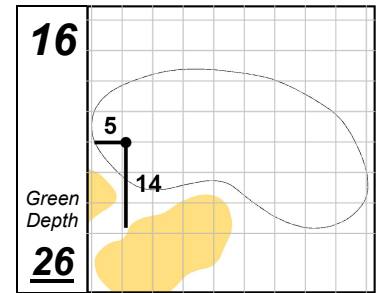

## BMW Championship

## Caves Valley Golf Club

Each side of a complete square on the green represents 5 YARDS.

Thursday, August 26, 2021 12:47:18 PM