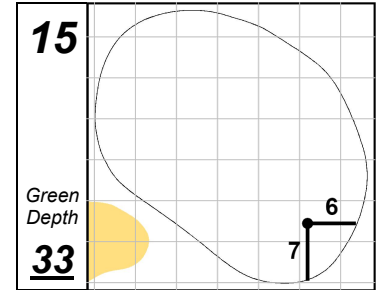

## Caves Valley Golf Club

Each side of a complete square on the green represents 5 YARDS.

Thursday, August 26, 2021 12:47:18 PM